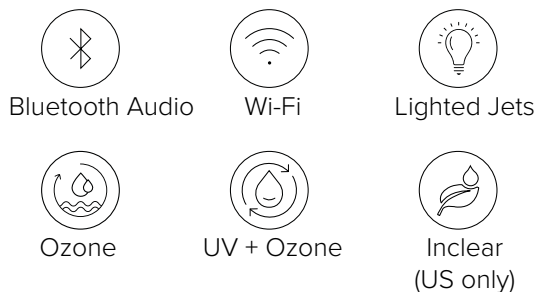

Personalize your Experience*