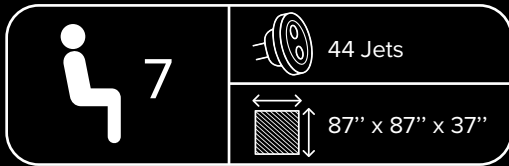

M720

FEATURES

- 2 Pumps: 7 bhp - 3 hp including 1 Dual Speed Pump
- Electricity: 240 V, 60 A
- Weight: 4 497 lb Full, 749 lb Empty
- Water Capacity: 428 gal
- Deluxe Spa Cover 5'3"
- Touchscreen Keypad
- Waterline LED
- Volcano Jet
- Neck Jets

The M720 spa is designed as an ergonomic spa, featuring a balanced seating arrangement to accommodate a larger number of people. Each station offers a distinct type of massage due to the arrangement of the jets, ensuring a personalized and relaxing experience for all users.